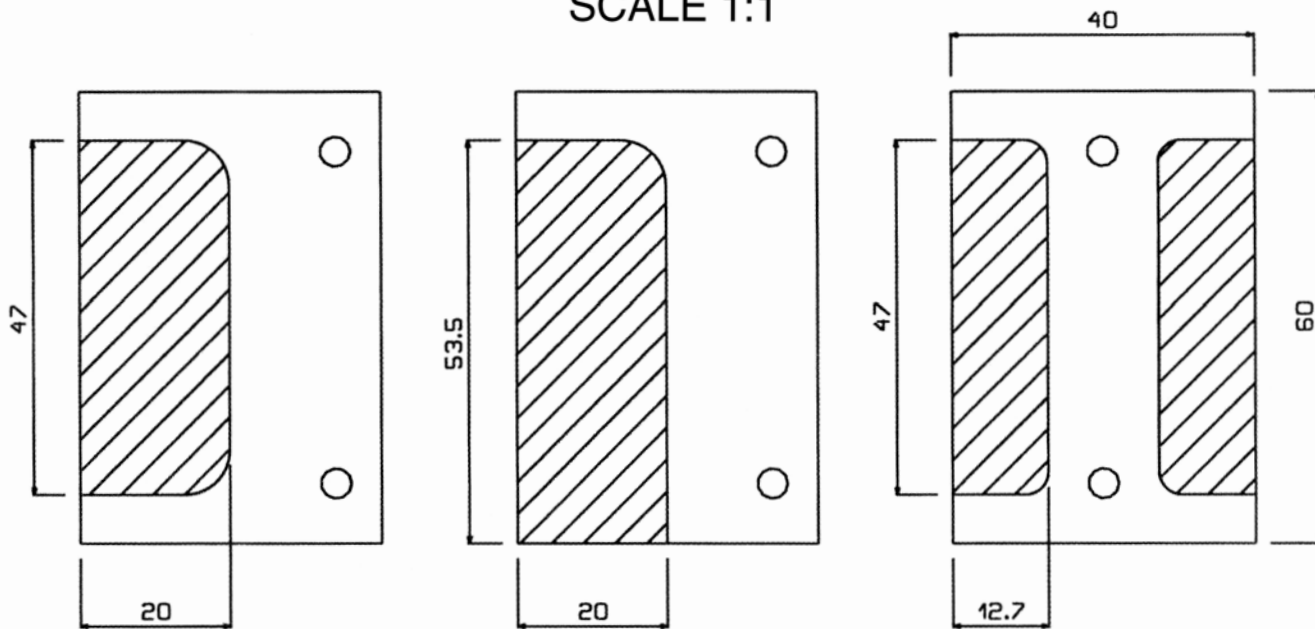

Chart of STARK TH45 Knives Usable Area

 USABLE PROFILE AREA

SCALE 1:1

TH45 CENTRAL SUPPORT – IDEAL FOR STILE AND RAIL PROFILES