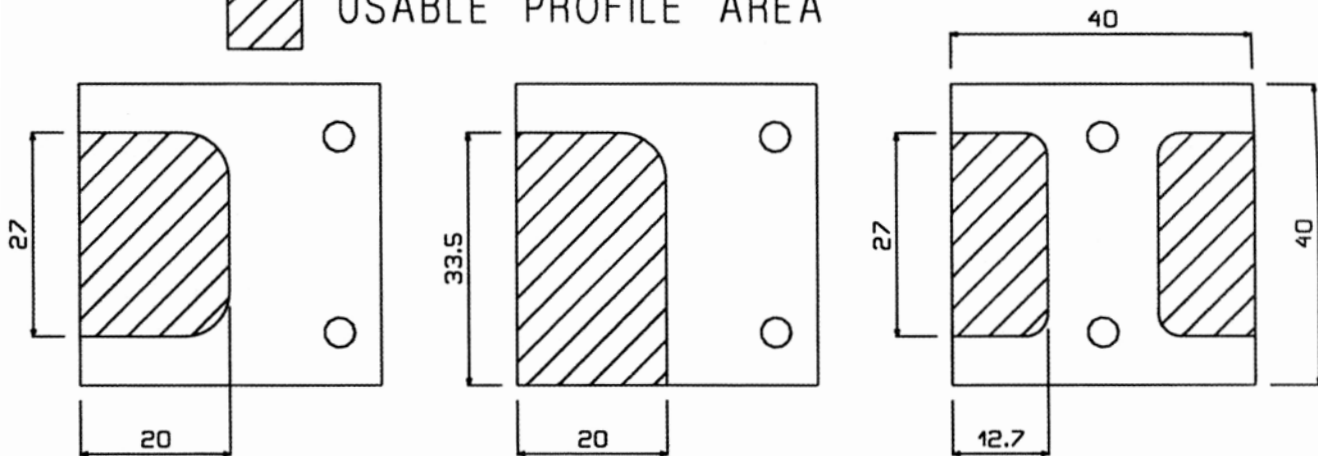

Chart of STARK TH45 Knives Usable Area

 USABLE PROFILE AREA

SCALE 1:1

TH45 CENTRAL SUPPORT – IDEAL FOR STILE AND RAIL PROFILES