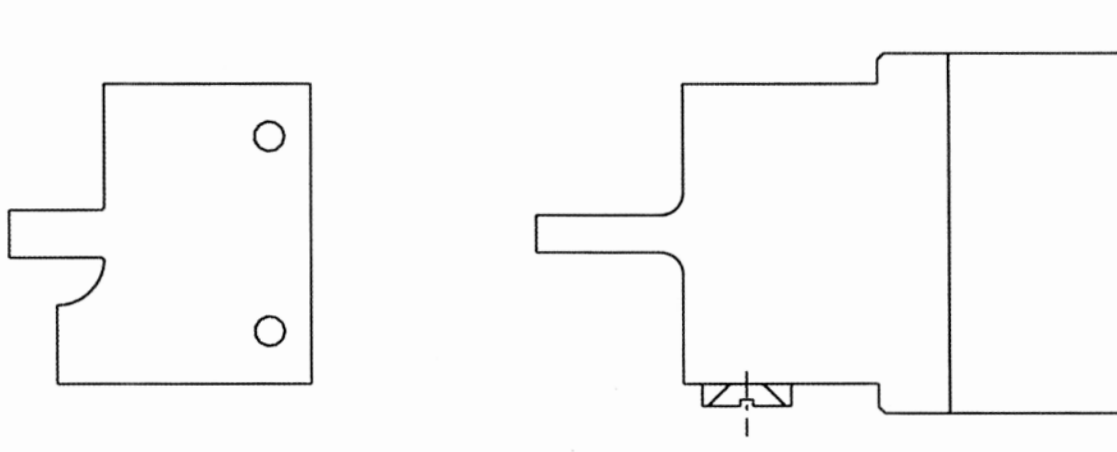

Chart of STARK TH45 Knives Usable Area

 USABLE PROFILE AREA

SCALE 1:1

TH45 CENTRAL SUPPORT – IDEAL FOR STILE AND RAIL PROFILES